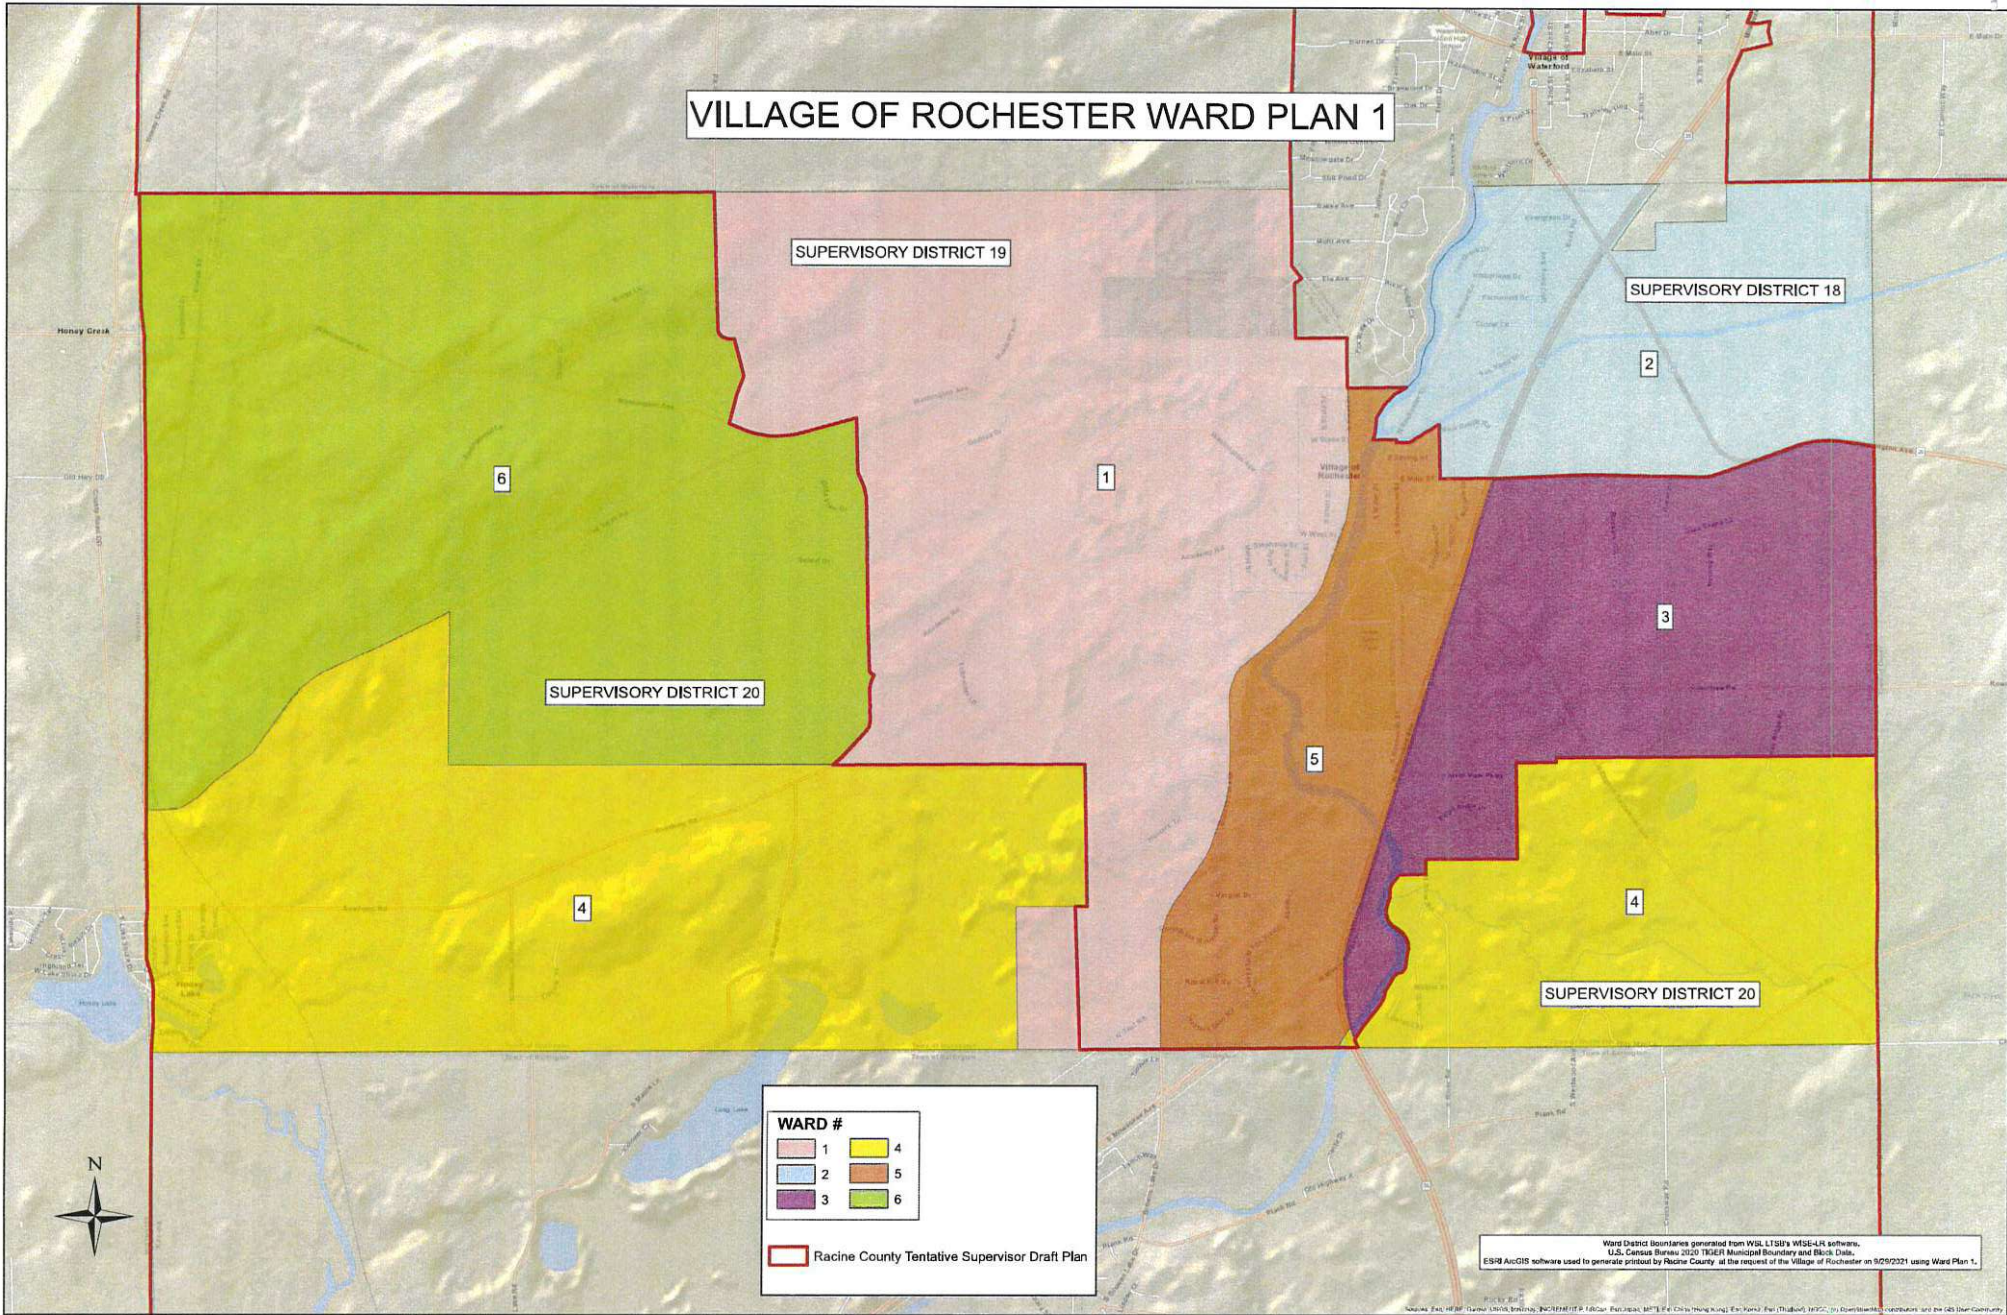

VILLAGE OF ROCHESTER WARD PLAN 1

SUPERVISORY DISTRICT 19

SUPERVISORY DISTRICT 18

SUPERVISORY DISTRICT 20

SUPERVISORY DISTRICT 20

WARD #	
1	4
2	5
3	6

Racine County Tentative Supervisor Draft Plan