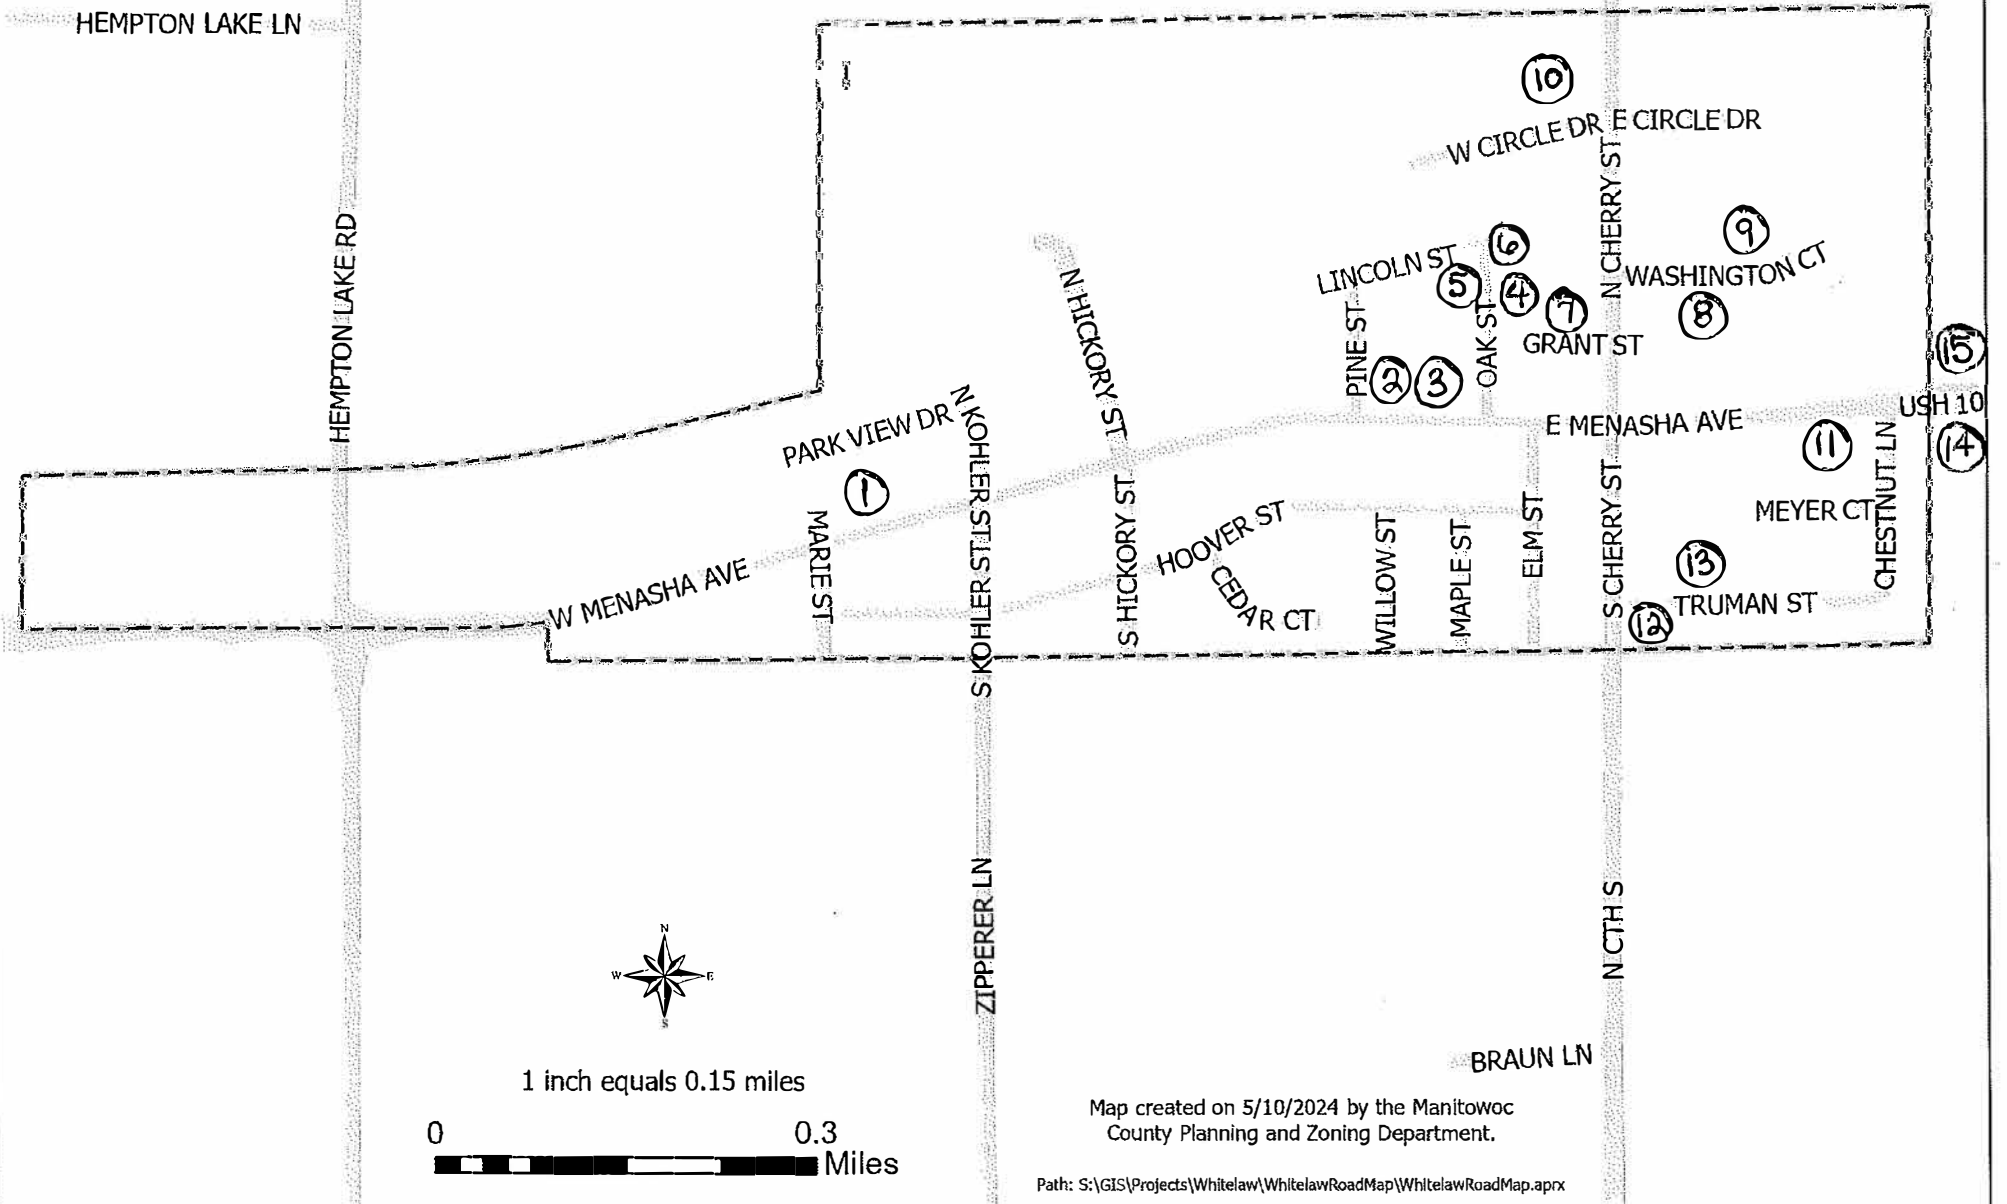

Village of Whitelaw Roads

2026 Rummage Sale Map:

Thursday, June 4th 9am-5pm

Friday, June 5th 9am-5pm

Saturday, June 6th 9am-3pm

Map created on 5/10/2024 by the Manitowoc
County Planning and Zoning Department.
Path: S:\GIS\Projects\Whitelaw\WhitelawRoadMap\WhitelawRoadMap.aprx