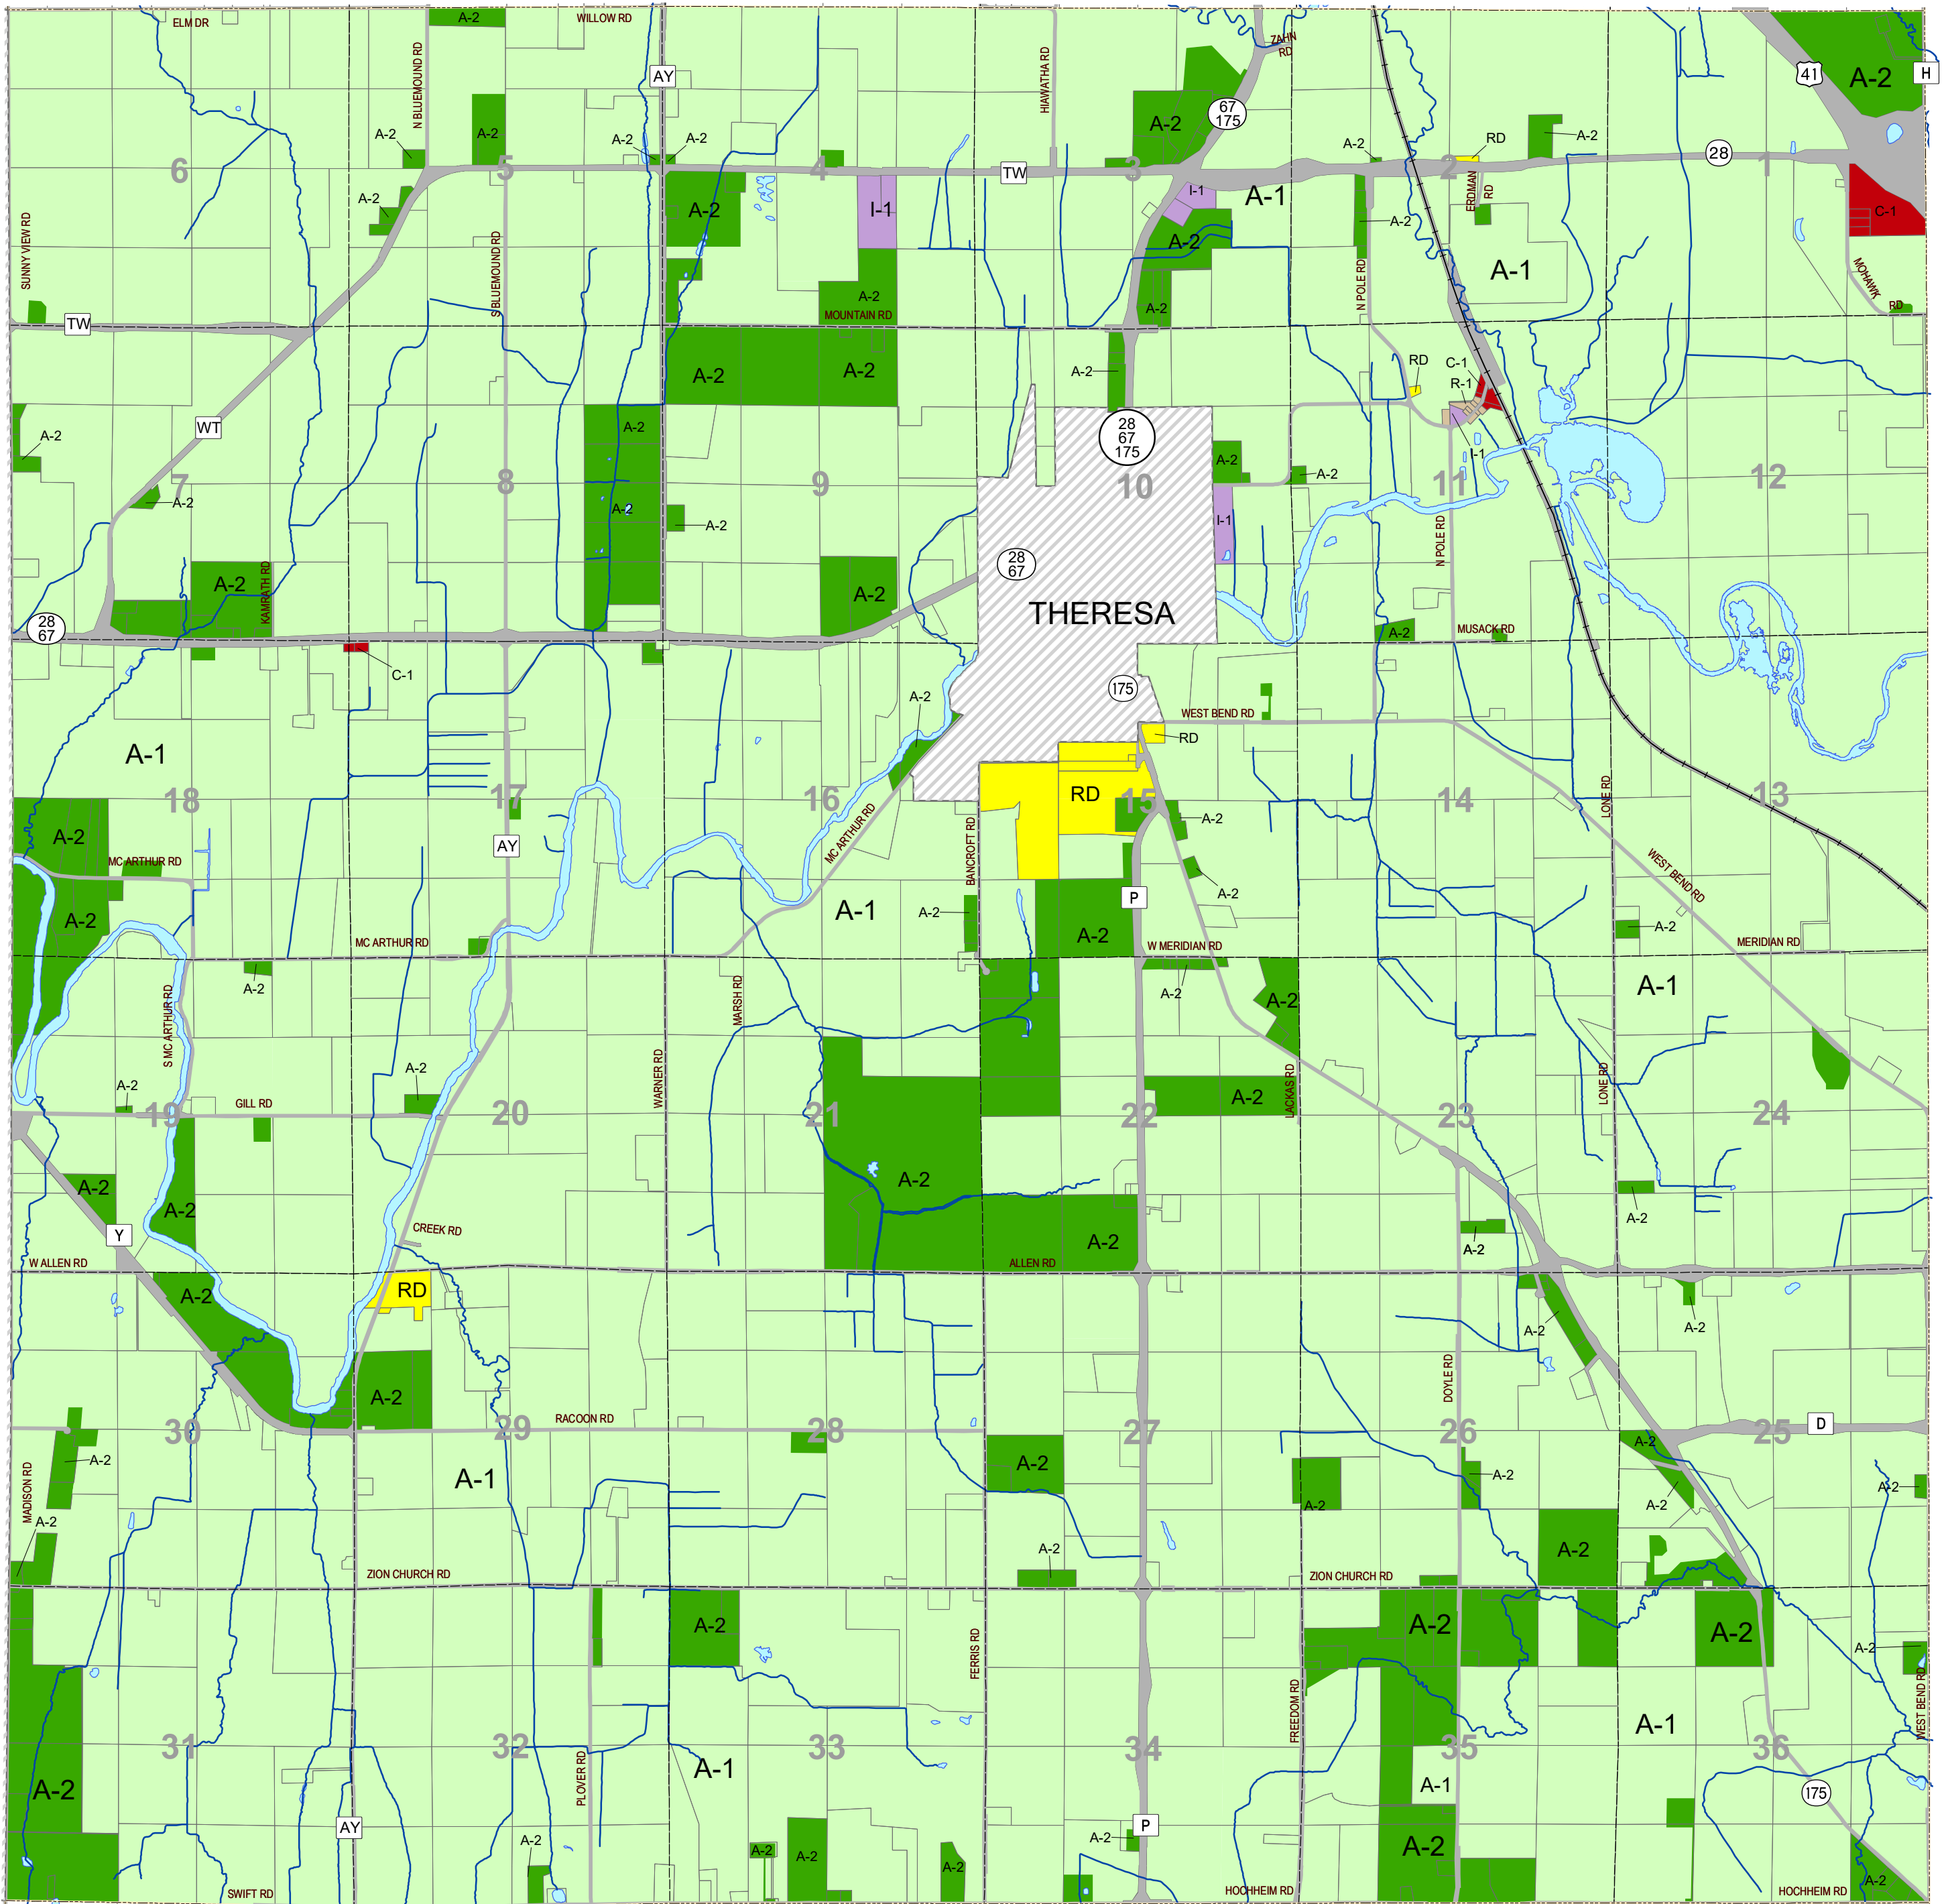

Town Zoning Map

Town of Theresa, Dodge County, Wisconsin

Legend

- U. S. Highway
- State Highway
- County Highway
- Town Road
- Railroad
- Town Boundary
- Section Line
- Tax Parcel Boundary

Zoning

- A-1 Farmland Preservation
- A-2 General Agricultural
- I-1 Industrial
- R-1 Single Family Residential
- R-D Rural Development
- C-1 Commercial
- Village
- Road Right of Way
- Waterbody

Map Adopted: 8/21/12
 Map Updated:

12/18/12	9/27/16	10/21/19
3/24/14	3/22/17	10/9/20
1/21/15	10/17/17	11/2/20
6/21/16	11/20/17	1/4/21
8/16/16	6/26/18	3/22/21
9/6/16	4/16/19	11/12/21
1/4/23	4/13/23	08/10/23

**Dodge County
Land Resources and Parks
Department**