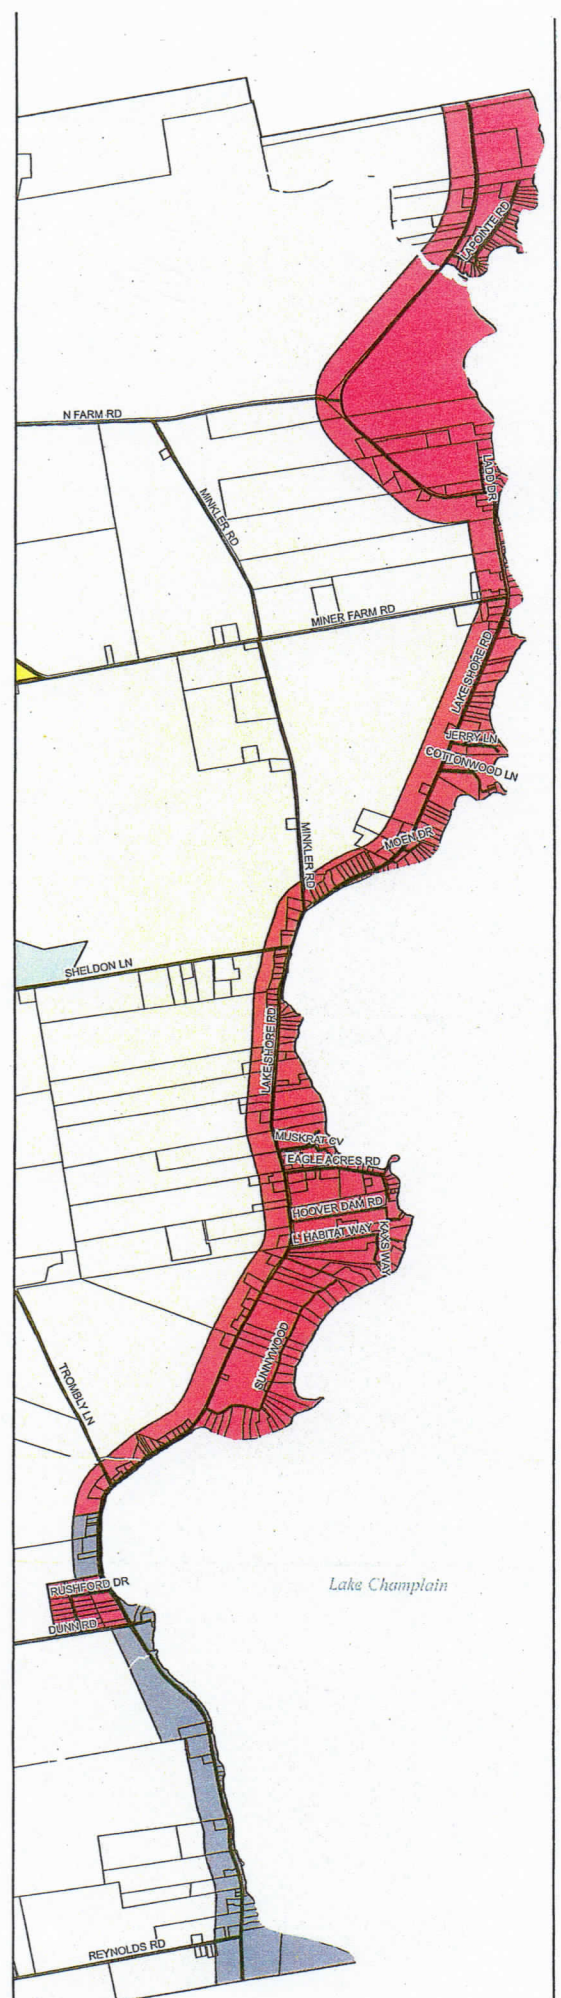

Town of Chazy Base Map

Town of Chazy • Clinton County • New York

Legend

- Roads
- Streams
- Tax Parcels
- Lakes
- William H. Miner Institute
- Lake Alice Wildlife Management Area
- West Chazy Hamlet
- Chazy Hamlet

Parcel data provided by Clinton County real property office
Stream data provided by NYSDEC

June 2010

SUNY Plattsburgh
Map by Gregory Friedman

Map 1

Town of Chazy Zoning Hamlets and Lakefront

| Zoning | |
|--------|-----|
| | AF |
| | AR |
| | C |
| | CON |
| | HC |
| | HR |
| | IC |
| | LC |
| | LR |
| | RU |

This map is NOT TO SCALE.

This map is not intended to indicate property boundaries for survey purposes. Tax map parcel data is current as of February 6, 2014. Tax map parcel data is provided by Clinton County.

Map by James Bosley
Map drawn 12/8/2014

Current Zoning Map 1991 to Present

Town of Chazy • Clinton County • New York

| | |
|-----|----|
| AF | HR |
| AR | IC |
| C | LC |
| CON | LR |
| HC | RU |

Zoning Data provided by SUNY Plattsburgh, August 2006
Data last edited October 2014 by JVB