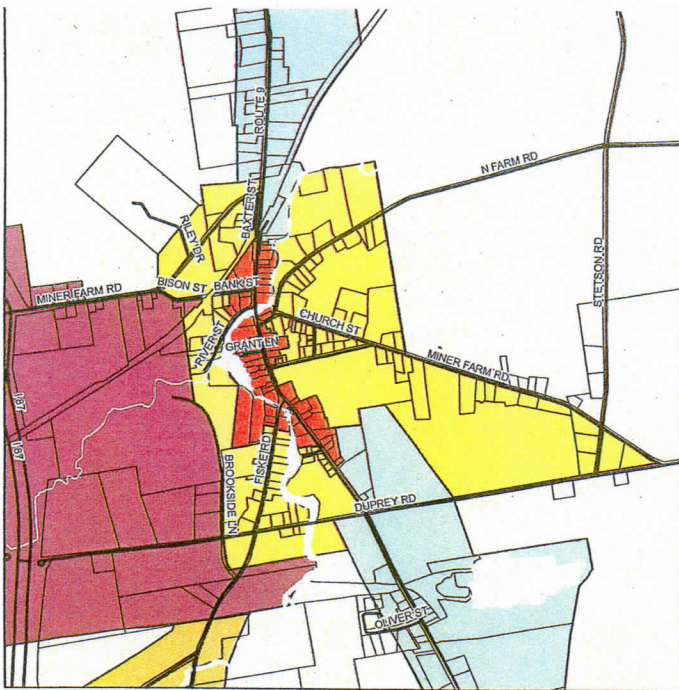

Town of Chazy Base Map

Town of Chazy • Clinton County • New York

Legend

- Roads
- Streams
- Tax Parcels
- Lakes
- William H. Miner Institute
- Lake Alice Wildlife Management Area
- West Chazy Hamlet
- Chazy Hamlet

Parcel data provided by Clinton County real property office
Stream data provided by NYSDEC

June 2010

SUNY Plattsburgh
Map by Gregory Friedman

Map 1

Town of Chazy Zoning Hamlets and Lakefront

| Zoning | |
|--------|-----|
| | AF |
| | AR |
| | C |
| | CON |
| | HC |
| | HR |
| | IC |
| | LC |
| | LR |
| | RU |

This map is NOT TO SCALE.

This map is not intended to indicate property boundaries for survey purposes. Tax map parcel data is current as of February 6, 2014. Tax map parcel data is provided by Clinton County.

This map is not intended to indicate property boundaries for survey purposes. Tax map parcel data is current as of February 6, 2014. conditions. Tax map parcel data is provided by Clinton County.

This map is not to be considered the Official Zoning Map of the Town of Chazy unless it is so adopted as such by Town Board resolution. If adopted, please provide the following: Date adopted: 08/15
Town Board Resolution #: 15-71