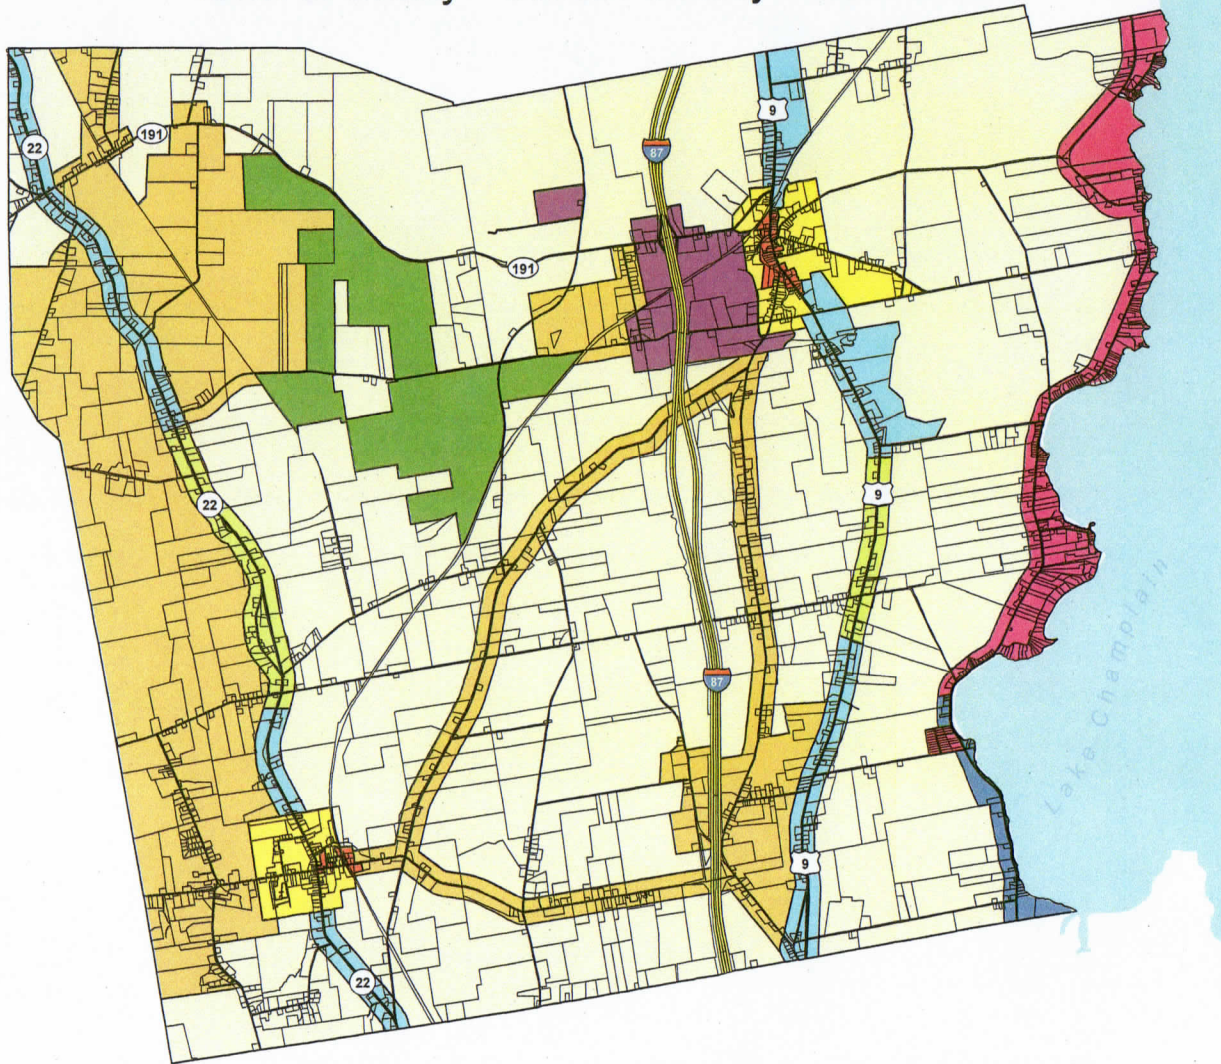

Town of Chazy Base Map

Town of Chazy • Clinton County • New York

Legend

- Roads
- Streams
- Tax Parcels
- Lakes
- William H. Miner Institute
- Lake Alice Wildlife Management Area
- West Chazy Hamlet
- Chazy Hamlet

This map is NOT TO SCALE.

This map is not intended to indicate property boundaries for survey purposes. Tax map parcel data is current as of February 6, 2014. Tax map parcel data is provided by Clinton County.

Map by James Bosley
Map drawn 12/8/2014

Current Zoning Map 1991 to Present

Town of Chazy • Clinton County • New York

| | |
|-----|----|
| AF | HR |
| AR | IC |
| C | LC |
| CON | LR |
| HC | RU |

Zoning Data provided by SUNY Plattsburgh, August 2006
Data last edited October 2014 by JVB

This map is not intended to indicate property boundaries for survey purposes. Tax map parcel data is current as of February 6, 2014. conditions. Tax map parcel data is provided by Clinton County.

This map is not to be considered the Official Zoning Map of the Town of Chazy unless it is so adopted as such by Town Board resolution. If adopted, please provide the following: Date adopted: 08/15
Town Board Resolution #: 15-71