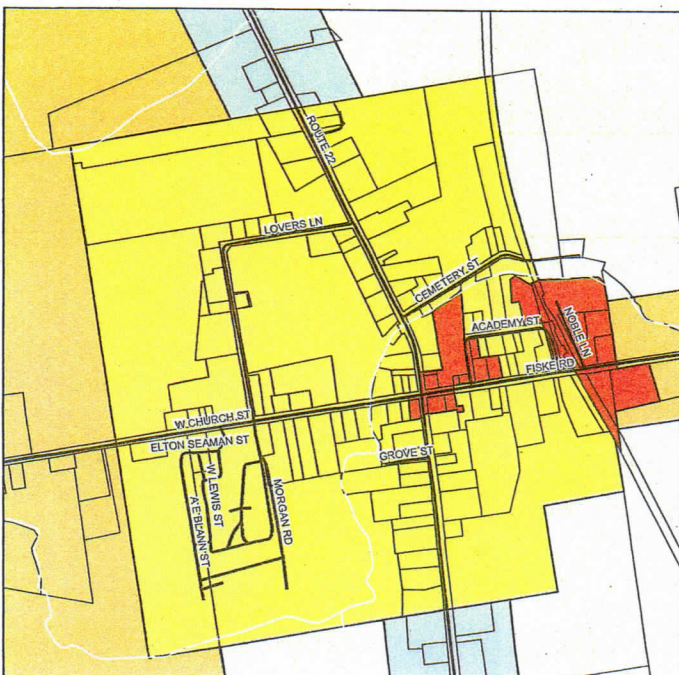

Town of Chazy Zoning Hamlets and Lakefront

Zoning	
	AF
	AR
	C
	CON
	HC
	HR
	IC
	LC
	LR
	RU

This map is NOT TO SCALE.

This map is not intended to indicate property boundaries for survey purposes. Tax map parcel data is current as of February 6, 2014. Tax map parcel data is provided by Clinton County.

This map is NOT to be considered the Official Zoning Map of the Town of Chazy unless it is adopted as such by Town Board resolution. If adopted, please provide the following:
Date adopted: 6/13/15
Town Board Resolution #: 15-71

Map by James Bosley
Map drawn 12/8/2014