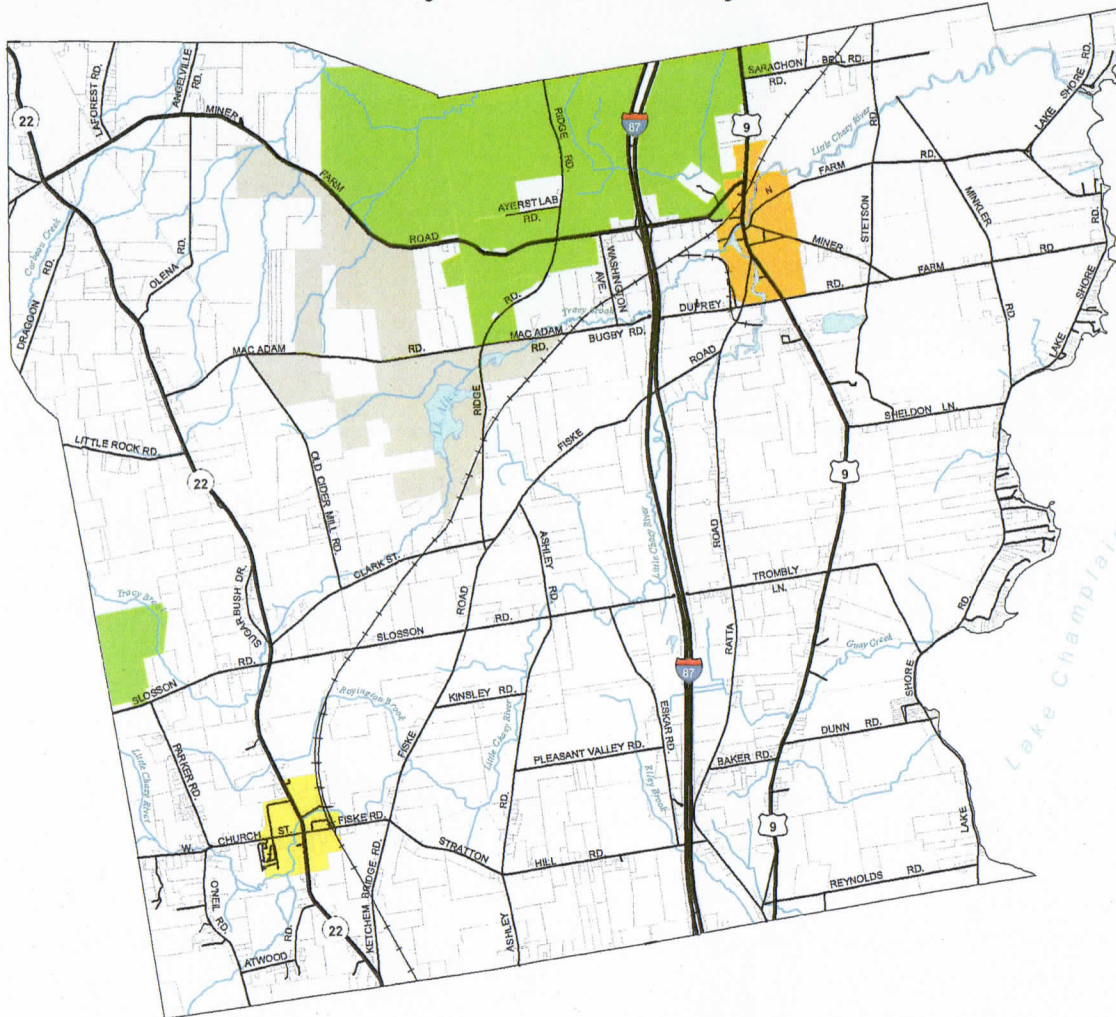

Town of Chazy Base Map

Town of Chazy • Clinton County • New York

Legend

- Roads
- Streams
- Tax Parcels
- Lakes
- William H. Miner Institute
- Lake Alice Wildlife Management Area
- West Chazy Hamlet
- Chazy Hamlet

Parcel data provided by Clinton County real property office
Stream data provided by NYSDEC

June 2010

SUNY Plattsburgh
Map by Gregory Friedman

Map 1

Town of Chazy Zoning Hamlets and Lakefront

| Zoning | |
|--------|-----|
| | AF |
| | AR |
| | C |
| | CON |
| | HC |
| | HR |
| | IC |
| | LC |
| | LR |
| | RU |

This map is NOT TO SCALE.

This map is not intended to indicate property boundaries for survey purposes. Tax map parcel data is current as of February 6, 2014. Tax map parcel data is provided by Clinton County.

This map is not intended to indicate property boundaries for survey purposes. Tax map parcel data is current as of February 6, 2014. conditions. Tax map parcel data is provided by Clinton County.

This map is not to be considered the Official Zoning Map of the Town of Chazy unless it is so adopted as such by Town Board resolution. If adopted, please provide the following: Date adopted: 08/15
Town Board Resolution #: 15-71