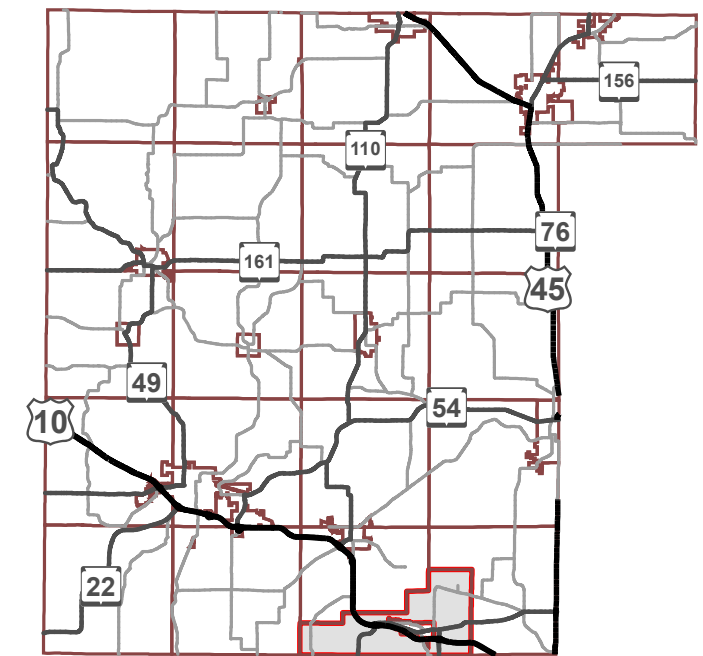

Waupaca County

- Campground
- Mobile Home Park
- PLSS Section Line
- Tax Parcels
- US Highways
- State Highways
- County Highways
- Local Road
- Private Road

ATTENTION: This is not a legal survey document. This map was compiled by the Waupaca County Land Information Office based upon interpretation of resources to the date printed on this document, duplication without written consent is prohibited. The Waupaca County Land Information Office assumes no responsibility for the accuracy of the information provided. If you find errors, please contact (715) 258-6496.