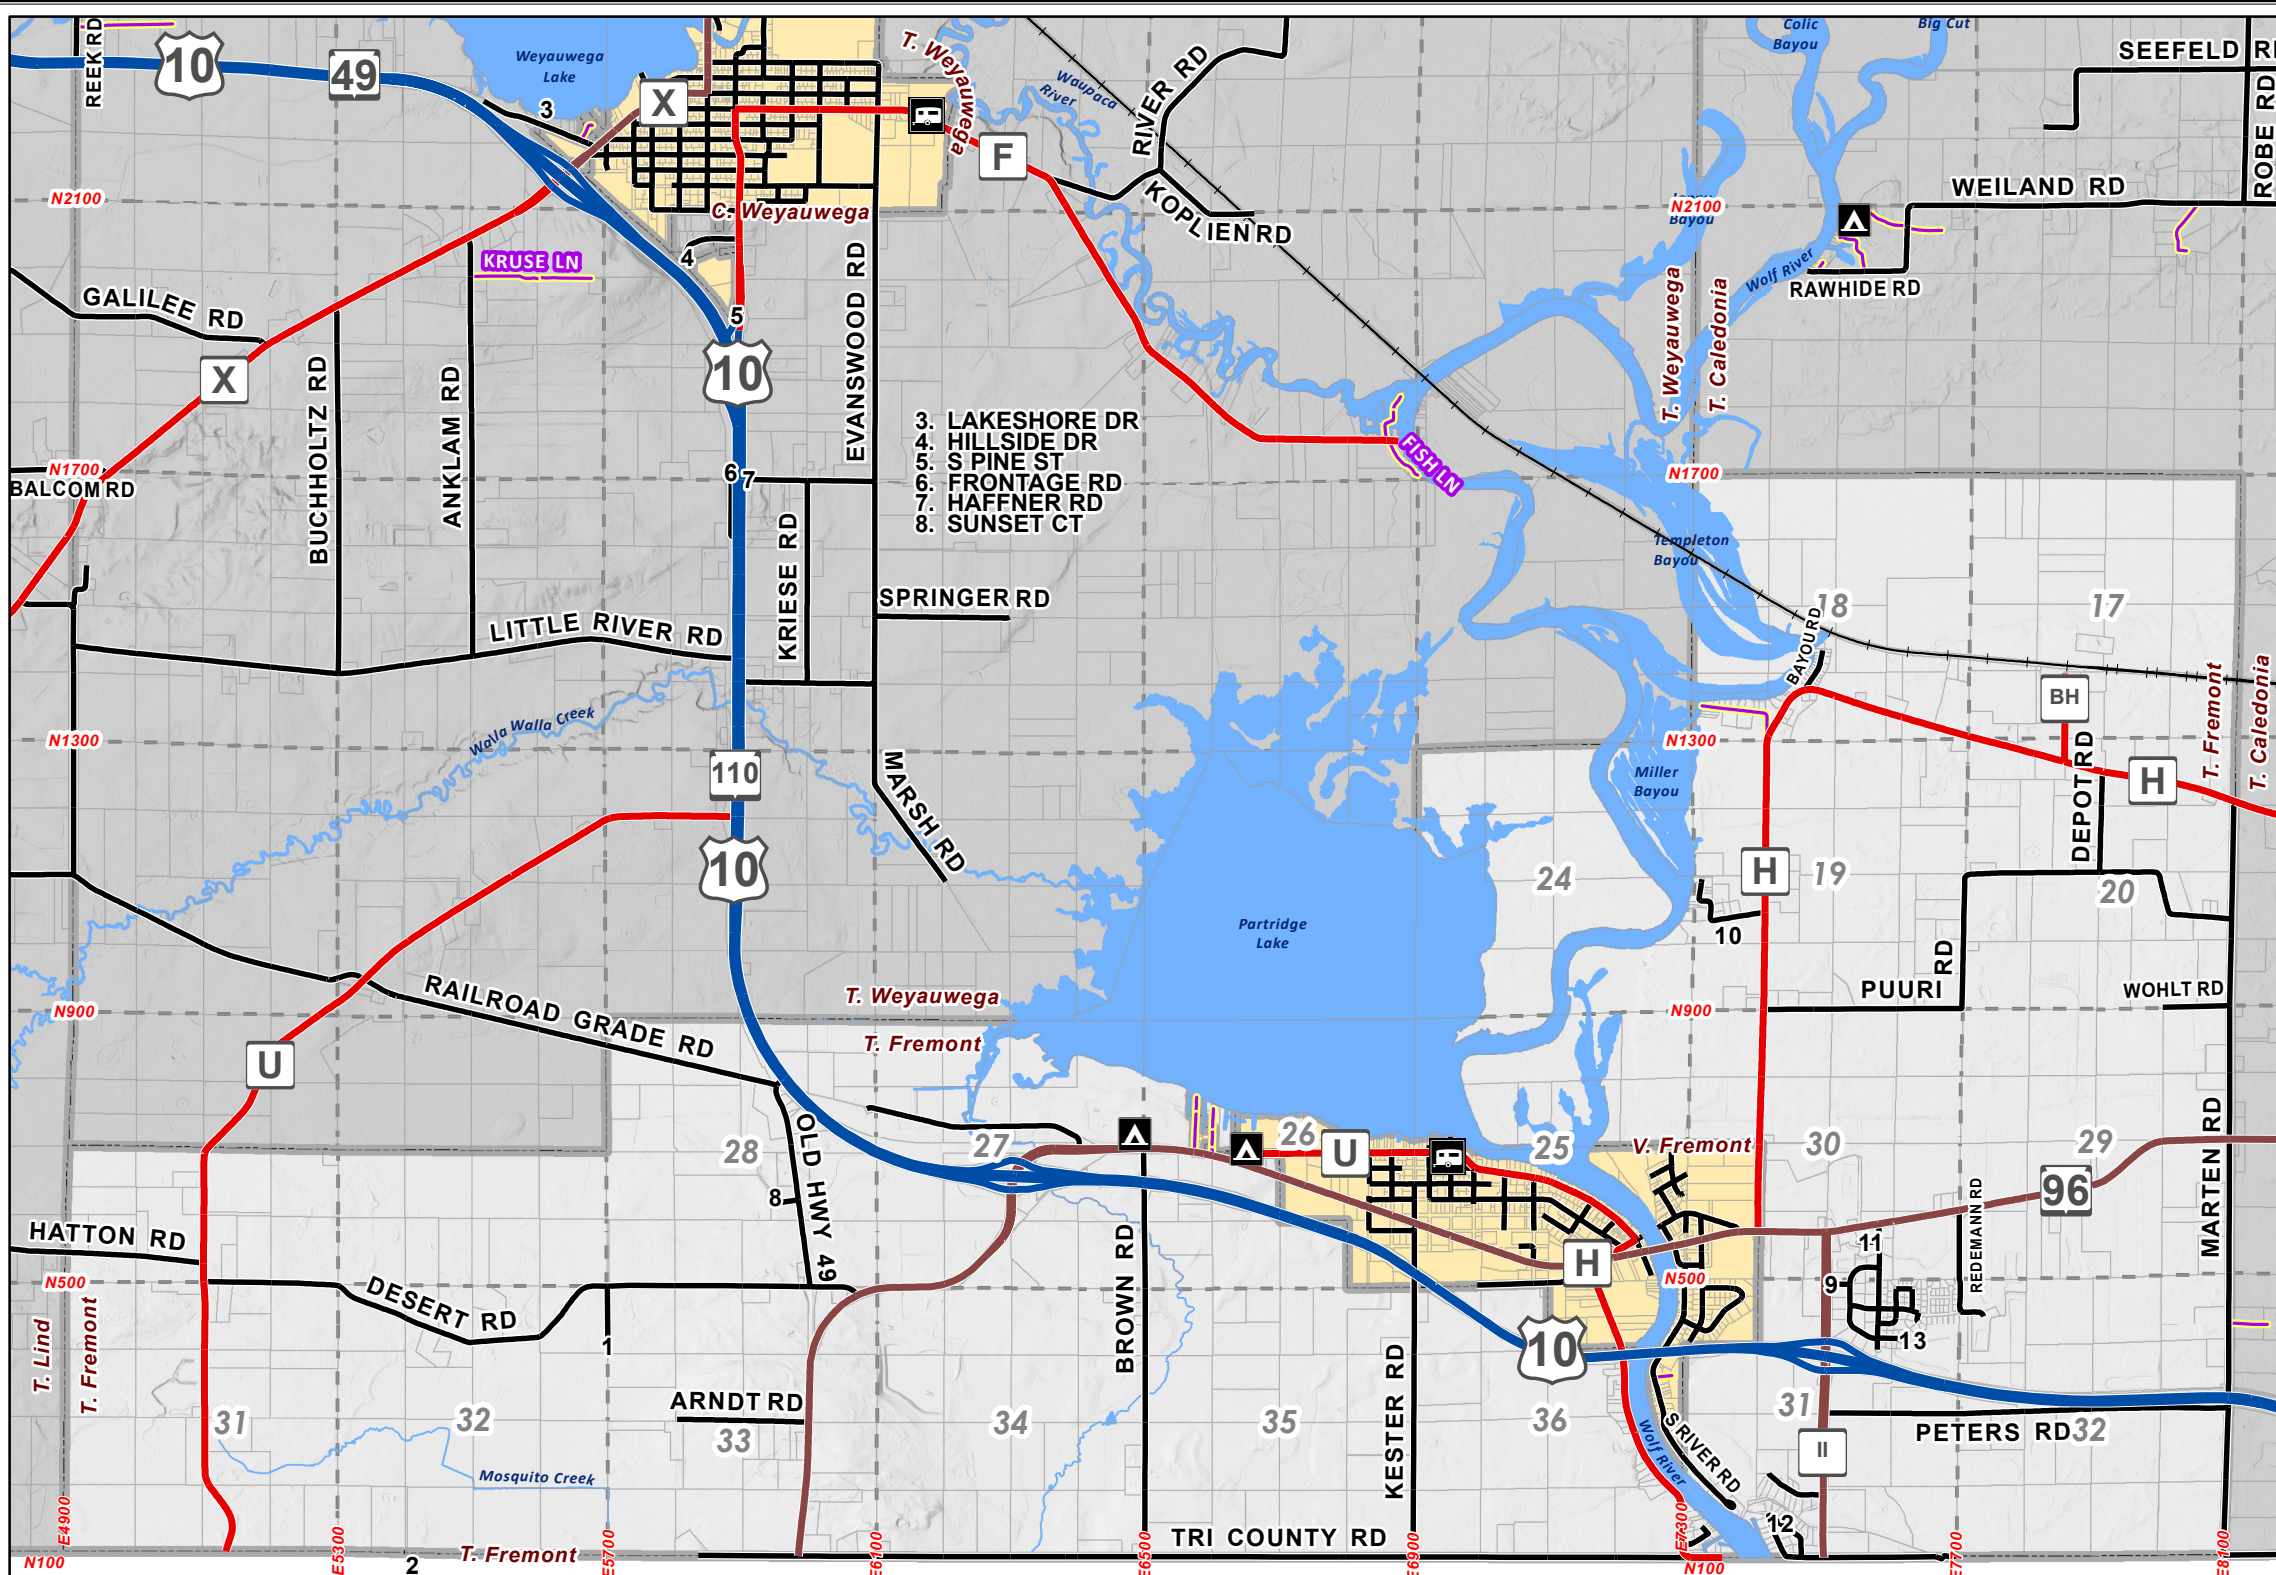

# Town of Fremont

## General Road Map

Printed: 11/18/2015

- 1. KELLET RD
- 2. 33RD DR

- 9. GREY GOOSE TRL
- 10. RED BANKS RD
- 11. PRAIRIE CT
- 12. ARROWHEAD RD
- 13. WOOD DUCK CT

### Waupaca County

- Campground
- Mobile Home Park
- PLSS Section Line
- Tax Parcels
- US Highways
- State Highways
- County Highways
- Local Road
- Private Road

ATTENTION: This is not a legal survey document. This map was compiled by the Waupaca County Land Information Office based upon interpretation of resources to the date printed on this document, duplication without written consent is prohibited. The Waupaca County Land Information Office assumes no responsibility for the accuracy of the information provided. If you find errors, please contact (715) 258-6496.