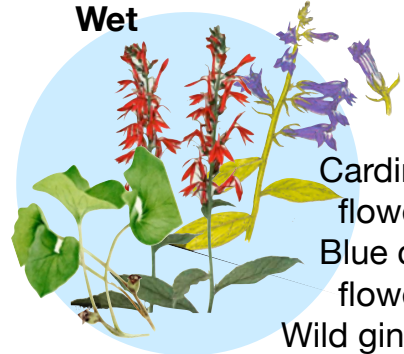

*Helping birds, butterflies & pollinators*

**Sun Dry**

Aromatic aster  
Gayfeather  
Brown-eyed Susan

**Sun Not wet or dry**

White turtlehead  
Golden ragwort

**Sun Wet**

Southern blue flag iris  
Cardinal flower

**Shade Dry**

White wood aster  
Zigzag goldenrod  
American coral bell

**Shade Not wet or dry**

Virginia bluebell  
Foamflower  
Ferns (various)

**Shade Wet**

Virginia bluebell  
Blue cardinal flower  
Ferns (various)

**Sun-Shade mix Wet**

Cardinal flower  
Blue cardinal flower  
Wild ginger

**Sun-Shade mix Dry**

Eastern Columbine  
White wood aster

**Sun-Shade mix Not wet or dry**

Blue-stemmed goldenrod  
Cranesbill

Tips for ordering:  
Best to call Mon-Fri (703-683-4769) or email your plant requests to [plantfolks@nature-by-design.com](mailto:plantfolks@nature-by-design.com) with "NCC Plant Sale" in subject line: