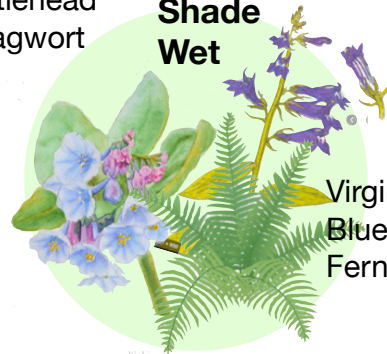

*Helping birds, butterflies & pollinators*

**Sun Dry**

Aromatic aster  
Gayfeather  
Brown-eyed Susan

**Sun Not wet or dry**

White turtlehead  
Golden ragwort

**Sun Wet**

Southern blue flag iris  
Cardinal flower

**Shade Dry**

White wood aster  
Zigzag goldenrod  
American coral bell

**Shade Not wet or dry**

Virginia bluebell  
Foamflower  
Ferns (various)

**Shade Wet**

Virginia bluebell  
Blue cardinal flower  
Ferns (various)

**Sun-Shade mix Wet**

Cardinal flower  
Blue cardinal flower  
Wild ginger

**Sun-Shade mix Dry**

Eastern Columbine  
White wood aster

**Sun-Shade mix Not wet or dry**

Blue-stemmed goldenrod  
Cranesbill

Tips for ordering:  
Best to call Mon-Fri (703-683-4769) or email your plant requests to [plantfolks@nature-by-design.com](mailto:plantfolks@nature-by-design.com) with "NCC Plant Sale" in subject line: