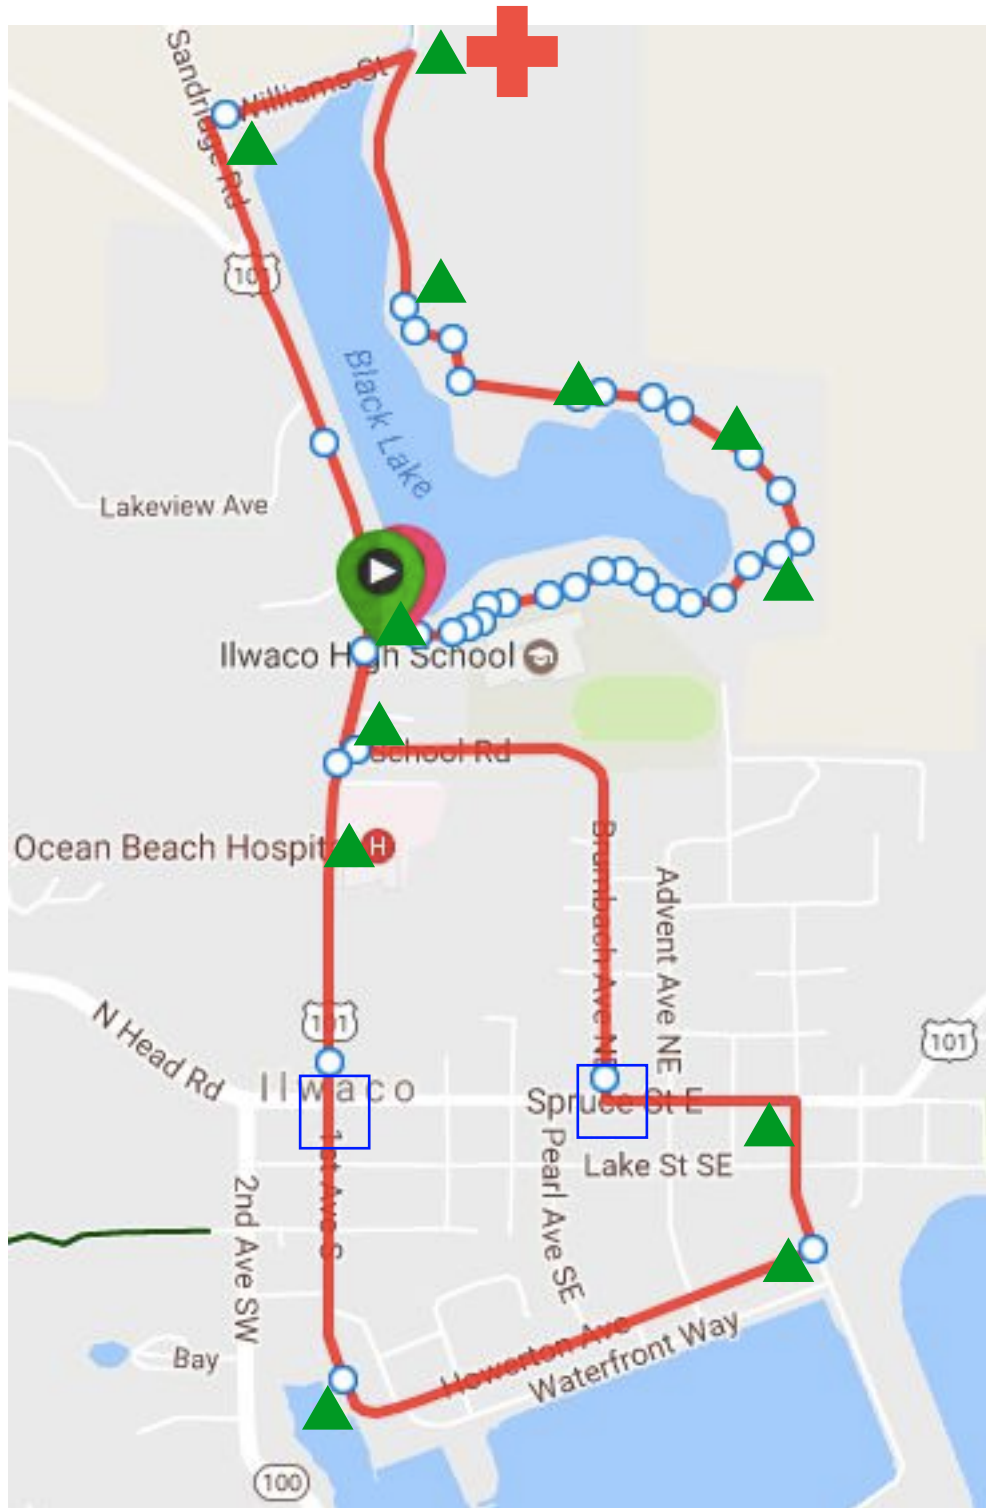

2018 Cape-D Triathlon Running Route Support Stations

 **City Police**
Spruce & Brumbach
Spruce & First

 **Fire Dept. Aid Station**
Black Lake Pavillion
Williams @ NE corner of Black Lake

 **Volunteer Flagger**