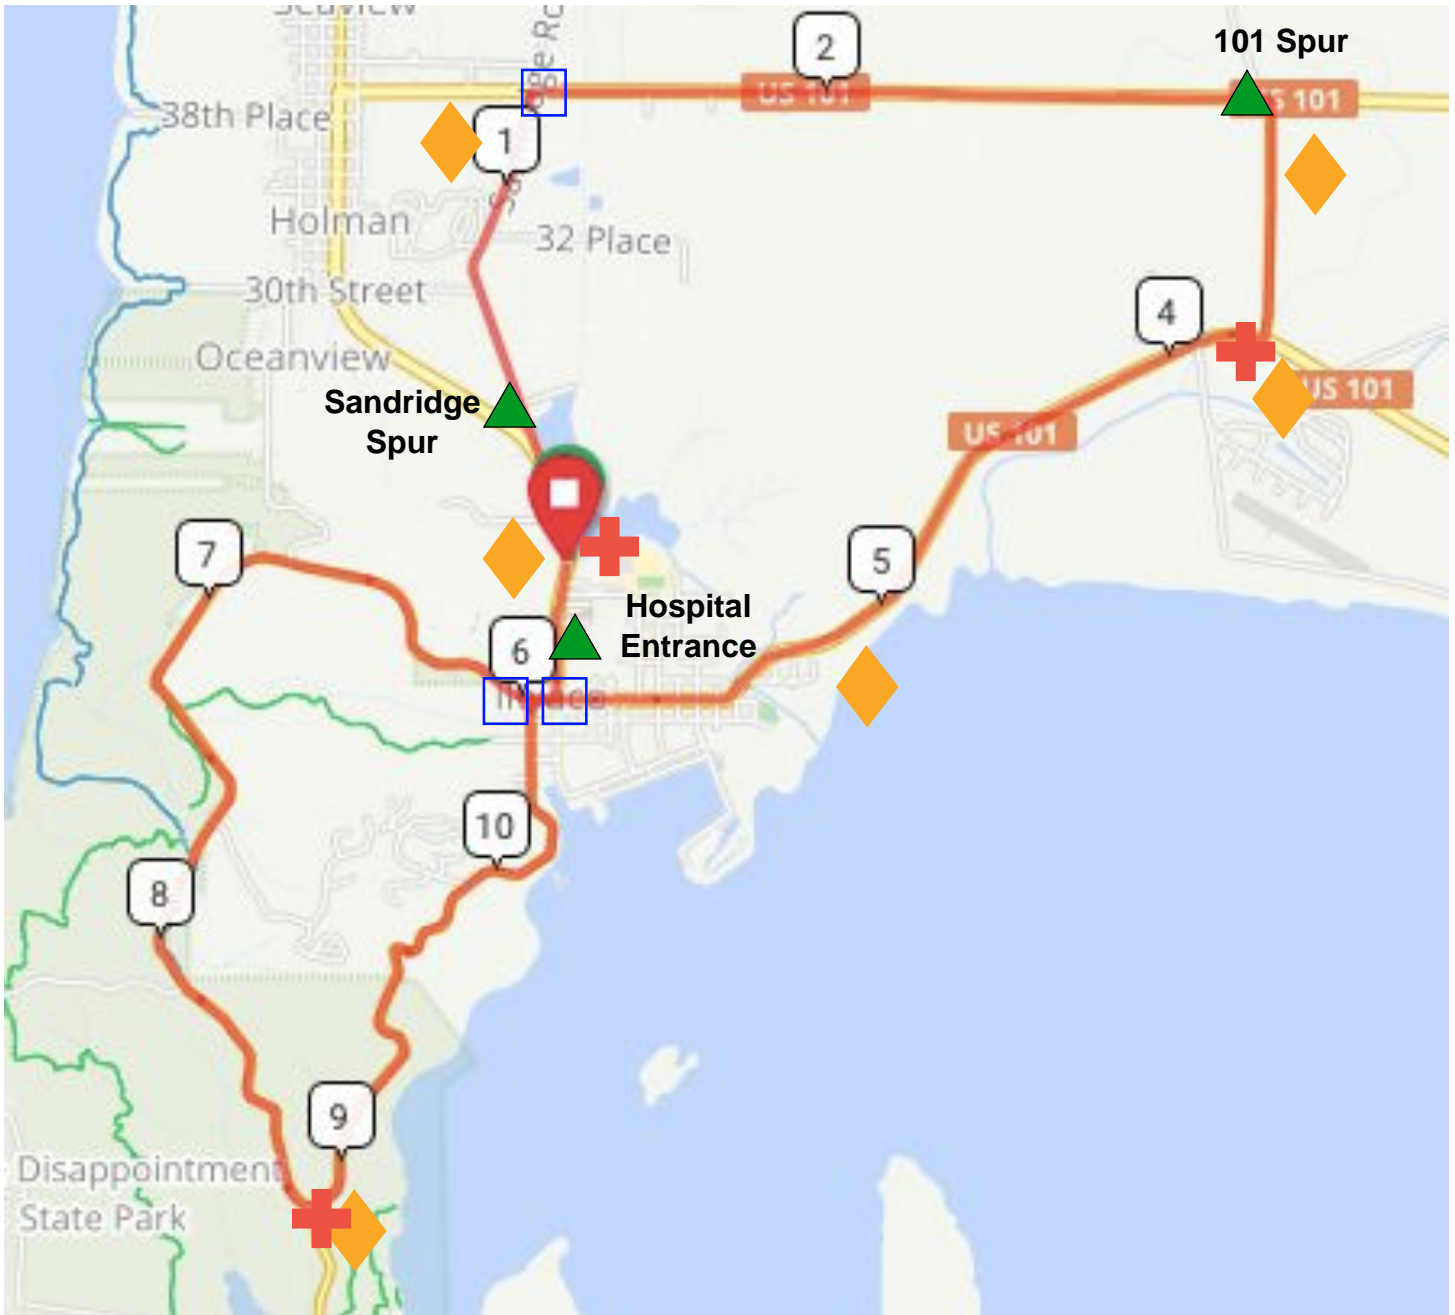

# 2018 Cape-D Triathlon Biking Route Support Stations

 **Event Ahead Sign**

 **Volunteer Flagger**

 **Fire Department Aid Station**

 **City Police**

**Black Lake Pavillion**  
**US 101 Spur**  
**Loop 100 & Fort Canby Rd**

**Spruce & First**  
**US 101 & Sandridge**  
**Spruce & Brumbach**  
**US 100 West of 2nd**