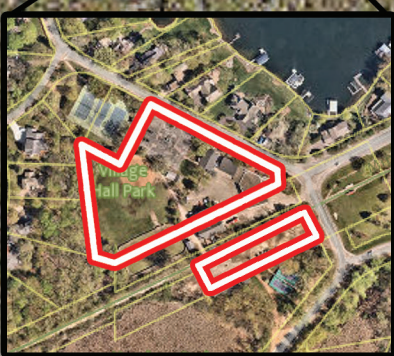

Shuttle Stops

 **Public Lot**
18325 Northome Blvd.
Deephaven, MN 55391

 **School CC Lot**
4452 Vine Hill Rd.
Deephaven, MN 55391

 **City Hall &
Haralson Park**
20225 Cottagewood Rd.
Deephaven, MN 55331

 **Park & Walk
Calvary Church**
18360 Minnetonka Blvd
Deephaven, MN 55391

Event Site
Deephaven

Shuttle Service: 4 p.m. to 11 p.m.

This event will feature four shuttle busses that will run continuously between all shuttle stop locations from 4 p.m. until 11 p.m. Please plan to take a shuttle and avoid driving to the event location. Parking is extremely limited and the roads are very narrow.