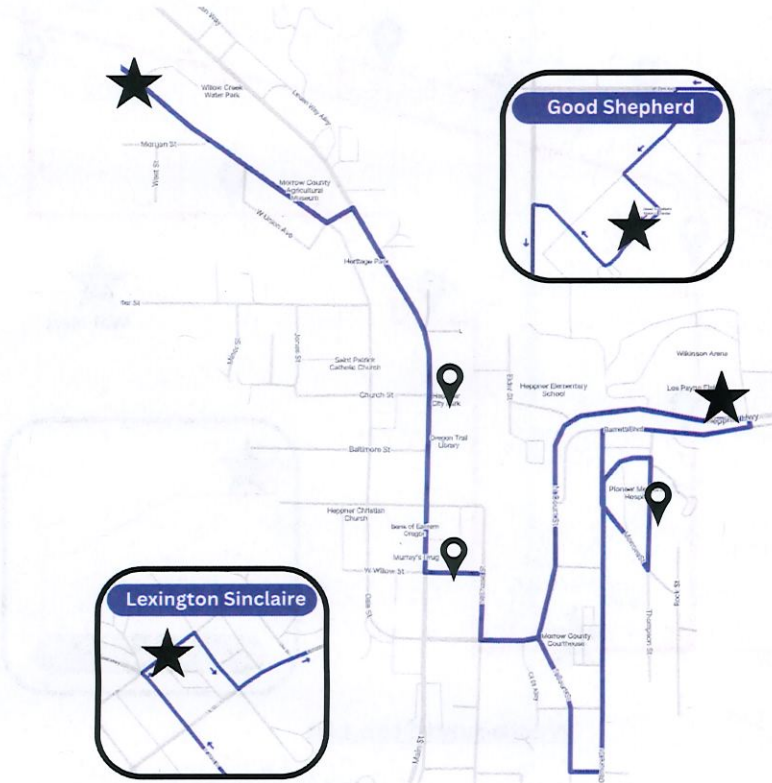

Stop List

- MCPT Office
- Boardman Ave NE @ Trail Apts
- 2nd St NE @ Boardman Annex
- Front St. NE @ Splashpad
- Olson Rd @ Recreation Center
- Columbia Ave @ Port View Apts
- Columbia Ave @ Softball Field
- Marina RV Park - Inbound
- Marina BB Court
- Marina RV Park - Outbound
- Columbia Ave NW & 2nd St NW
- Boardman Ave @ Sagebrush
- Boardman Ave NW @ City Park
- S. Main St @ Food Pod
- Oregon Trail Blvd
- Anderson Rd
- City Center Dr @ Bank Of EO
- Main St @ Napa
- Kunze Ln SW - West of Main St
- Kunze Ln & Hilltop Dr
- Kunze Ln SW @ Driftwood RV
- Smith Rd SW @ Bella Vista
- Mt Hood Ave @ Maple Crest Apt
- Faler Rd SW @ Maple Crest Apt
- Wilson Ln @ Juniper Dr SW
- Locust Rd SW @ Food Pantry
- Columbia River Health
- Kinkade Rd @ Murray's

****The Verde Route only operates on the last Tuesday of each month****

MCPT Office

Community Church

St. Patrick's

Stop List

- **MCPT Office**
 - 101 Boardman Ave, Boardman
- **Lone Community Church**
 - 375 E Main St, Lone
- **St. Patrick's Senior Center**
 - 190 N Main St, Heppner (Northside of Building on Willow St.)

Para obtener información o para programar una desviación de ruta, por favor llame al 541-676-5667

Morado Route

Boardman → Heppner → Lexington → Hermiston

MCPT Office	Walmart	Good Shepherd	Lexington Inbound	Riverside Park Inbound	MoCo Fair Grounds	Riverside Park Outbound	Lexington Outbound	Good Shepherd	Walmart	MCPT Office
7:30 AM	-	-	8:09 AM	8:20 AM	8:25 AM	8:32 AM	8:43 AM	9:29 AM	9:34 AM	-
-	10:00 AM	10:07 AM	10:52 AM	11:04 AM	11:08 AM	11:15 AM	11:26 AM	12:13 PM	12:18 PM	-
-	1:15 PM	1:22 PM	2:07 PM	2:19 PM	2:23 PM	2:30 PM	2:41 PM	-	-	3:19 PM

Stop List

- MCPT Office
- F St @ Lexington Sinclair
- Riverside Ave @ Riverside Pk (Inbound)
- Main St @ City Park
- E Willow St @ St. Patrick's
- Thompson Ave @ MoCO Fairgrounds
- SE Gilmore St @ Courthouse
- E Willow St @ St. Patrick's
- Main St @ City Park
- Riverside Ave @ Riverside Pk (Outbound)
- F St @ Lexington Sinclair
- Good Shepherd
- Wal-Mart