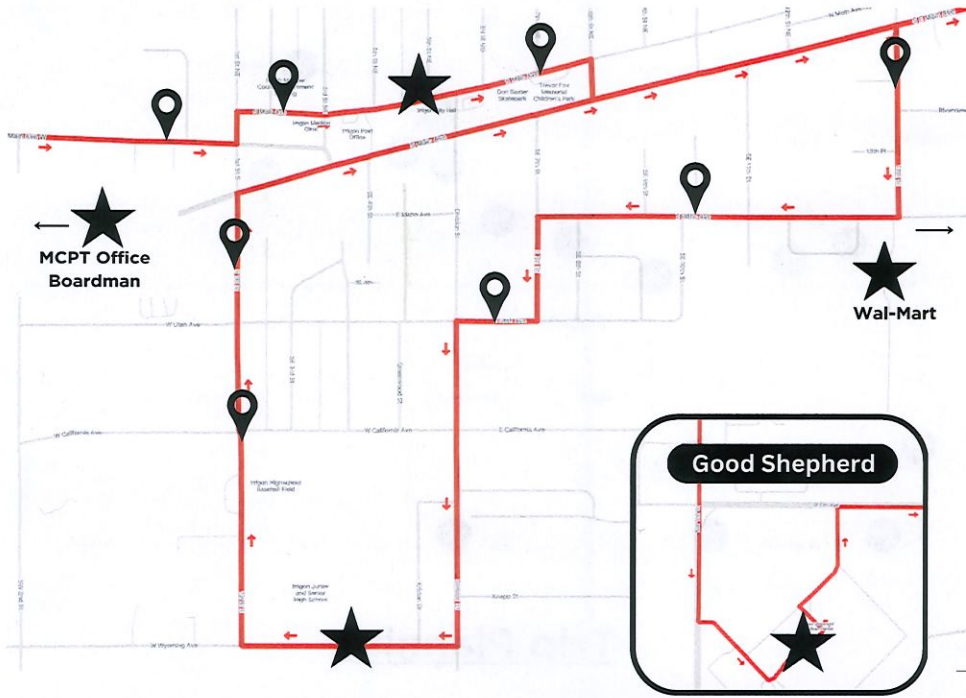

Morrow County Public Transit

2026 Bus Schedules

Rojo Route - Eastbound

Boardman → Irrigon → Umatilla → Hermiston

MCPT Office	Green Acres	Columbia & 4th St	Irrigon Library	Irrigon High School	6th St & Yerxa Ave	Good Shepherd	Walmart
8:45 AM	8:54 AM	9:00 AM	9:02 AM	9:08 AM	9:21 AM	9:30 AM	9:37 AM
11:15 AM	11:24 AM	11:30 AM	11:32 AM	11:38 AM	11:51 AM	12:00 PM	12:07 PM
2:15 PM	2:24 PM	2:30 PM	2:32 PM	2:38 PM	2:51 PM	3:00 PM	3:07 PM

Eastbound Stop List

- MCPT Office
- Green Acres RV Park
- Columbia Ln & 7th St
- Columbia Ln & 4th St
- Columbia Ln & Education Center
- Columbia Ln @ Senior Center
- NE Main Ave @ Government Center
- NE Main Ave @ Irrigon Library
- NE Main Ave @ Skate Park
- 13th St & SE Riverview Ave
- SE Idaho Ave & SE 10th St
- E Utah Ave & Division Rd
- SE Wyoming Ave @ Jr/Sr High School
- S First Ave & W California Ave
- S First Ave @ The Rustic Truck
- 6th St & Yerxa Ave- Umatilla
- Good Shepherd Hospital
- Wal-Mart

Rojo Route - Westbound

Hermiston → Umatilla → Irrigon → Boardman

Walmart	Good Shepherd	6th St & Yerxa Ave	Irrigon Library	Irrigon High School	Columbia & 4th St	Green Acres	MCPT
10:00 AM	10:04 AM	10:13 AM	10:27 AM	10:33 PM	10:36 PM	10:42 PM	10:52 PM
12:30 PM	12:34 PM	12:43 PM	12:57 PM	1:03 PM	1:06 PM	1:12 PM	1:22 PM
3:45 PM	3:49 PM	3:58 PM	4:12 PM	4:18 PM	4:21 PM	4:27 PM	4:37 PM

Westbound Stop List

- Wal-Mart
- Good Shepherd Hospital
- 6th St & Yerxa Ave - Umatilla
- Columbia Ln @ Senior Center
- NE Main Ave @ Government Center
- NE Main Ave @ Irrigon Library
- NE Main Ave @ Skate Park
- 13th St & SE Riverview Ave
- SE Idaho Ave & SE 10th St
- E Utah Ave & Division Rd
- SE Wyoming Ave @ Jr/Sr High School
- S First Ave & W California Ave
- S First Ave @ The Rustic Truck
- Columbia Ln @ Education Center
- Columbia Ln & 4th St
- Columbia Ln & 7th St
- Green Acres RV Park
- MCPT Office