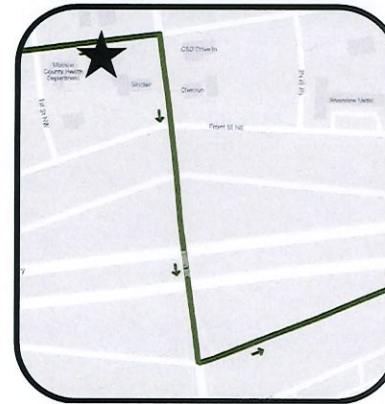

Stop List

- MCPT Office
- Boardman Ave NE @ Trail Apts
- 2nd St NE @ Boardman Annex
- Front St. NE @ Splashpad
- Olson Rd @ Recreation Center
- Columbia Ave @ Port View Apts
- Columbia Ave @ Softball Field
- Marina RV Park - Inbound
- Marina BB Court
- Marina RV Park - Outbound
- Columbia Ave NW & 2nd St NW
- Boardman Ave @ Sagebrush
- Boardman Ave NW @ City Park
- S. Main St @ Food Pod
- Oregon Trail Blvd
- Anderson Rd
- City Center Dr @ Bank Of EO
- Main St @ Napa
- Kunze Ln SW - West of Main St
- Kunze Ln & Hilltop Dr
- Kunze Ln SW @ Driftwood RV
- Smith Rd SW @ Bella Vista
- Mt Hood Ave @ Maple Crest Apt
- Faler Rd SW @ Maple Crest Apt
- Wilson Ln @ Juniper Dr SW
- Locust Rd SW @ Food Pantry
- Columbia River Health
- Kinkade Rd @ Murray's

For information or to schedule a route deviation please call, 541-676-5667

Verde Route

Boardman → Lone → Heppner

MCPT Office	Lone Community Church	St Patrick's Senior Center	St Patrick's Senior Center	Lone Community Center	MCPT Office
10:00 AM	11:00 AM	11:25 AM	12:45 PM	1:10 PM	2:00 PM

The Verde Route only operates on the last Tuesday of each month

MCPT Office